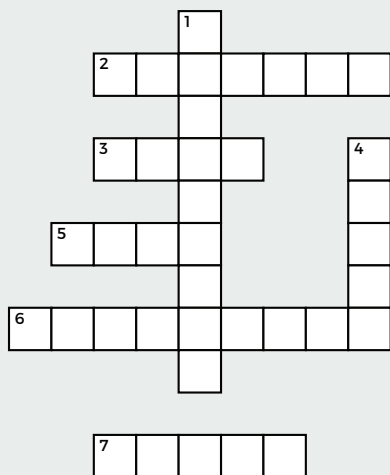

Loyal Readers Contest

Across:

2. A black ____ denotes some of the most difficult ski slopes on a mountain.
3. Treat your lottery tickets like ____ and don't set them out where they can be stolen.
5. The Line Islands, Samoa and Tonga in the Pacific Ocean are the first places to welcome the New ____.
6. The plant ____ has long been associated with Christmas as a decoration under which people are expected to kiss.
7. The majority of ____ players choose their own dates to play instead of buying quick picks.

Down:

1. A Thanksgiving staple, the recipe for green bean ____ was invented in 1955 for the Campbell Soup Company to promote its canned cream of mushroom soup.
4. Nebraska Lottery tickets with a total ____ amount of $501 or more must be claimed by mail or at a Lottery claim center.

Enter To Win

Name: _____
Mailing Address: _____
City: _____ State: _____ Zip: _____
Retailer: _____

Enter your store by completing and mailing this entry coupon to:
Nebraska Lottery, P.O. Box 95105, Lincoln, NE 68509.

Note: Entries not drawn previously will no longer be retained.
Be sure your store is entered each month.

The Nebraska Lottery likes to reward retailers who read Ticket Talk.

Each issue, we will draw ten entries from among retailer entries received by the designated deadline (January 19). Those entries that correctly answer the crossword puzzle will win.

The prize will be $10 in Scratch ticket coupons for every employee who sells Lottery tickets at the winner's location. LSRs will have premium prizes for those employees under the age of 19.