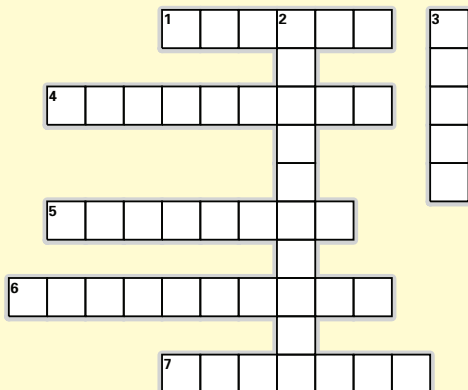

Game Number: 1187
 Top Prize: \$20,000
 Overall odds: 1:3.00
 Free ticket: No

20X Bingo Multiplier (\$5)

Game Number: 1146
 Top Prize: \$50,000
 Overall odds: 1:3.93
 Free ticket: Yes

Loyal Readers Contest