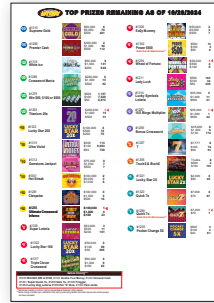

Window Sign
Size: 6.5" x 13"

In/Out Door Sign
Size: 5" x 7"

Push/Pull Door Sign
Size: 5" x 7"

JACKPOT SIGNAGE

Mini LED Jackpot Counter Top Sign
(with a 6.5" x 6.5" base)
Horizontal Size: 13" x 7" x 1"
and will telescope from 11.5" to 17"
Vertical Size: 13" x 7" x 1"
and will telescope from 15.5" to 21"

Mini LED Jackpot Hanging Sign
Horizontal Size: 13" x 7" x 1"
Vertical Size: 13" x 7" x 1"

Hanging LED Jackpot Sign
Size: 36" x 24"

NEBRASKA LOTTERY POINT OF SALE PRODUCTS

nelottery.com

Customized retail signage and point of sale materials designed to capture attention, engage players, and maximize your lottery sales potential.

POINT OF SALE

Counter Mat
Size: 19" x 14"

Prizes Remaining Sheet
Size: 8.5" x 11"

Hanging Arrow
Size: 11" x 18"

How to Play Holders
Size: 4.5" x 10" x 7"

Wobblers
Size Varies

"Register Closed" Sign
Size: 10" x 5"