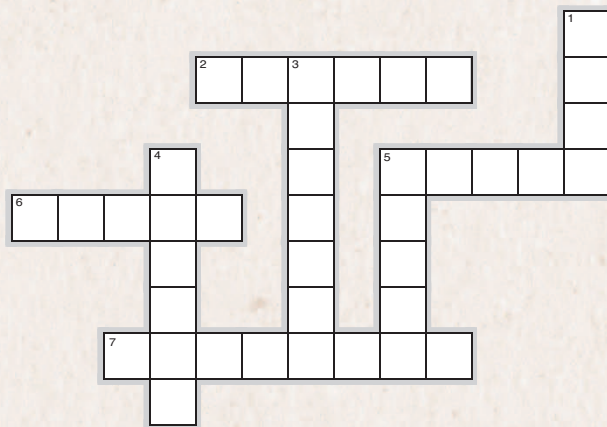

CROSSWORD CONTEST

Enter to win up to $56 in Lottery coupons.

Complete the crossword puzzle below, then mail* this entire page to Nebraska Lottery Times, P.O. Box 94878, Lincoln, NE 68509-4878.

At noon on the drawing day (August 23) we will draw 25 entries. For each word/phrase identified, those entries will receive one (1) coupon for a free $1 Scratch ticket and one coupon for a $1 free play of

each of the six Lotto games. That's the equivalent of $7 worth of free tickets for each word/phrase identified – maximum total prize value $56.

* ONLY ENTRIES SUBMITTED THROUGH THE MAIL WILL BE ELIGIBLE. ENTRIES ARE NOT OPENED BEFORE DRAWINGS AND SHOULD BE IN SEPARATE ENVELOPES. PLEASE DO NOT SEND ENTRIES WITH ANY OTHER CORRESPONDENCE

Across

1. The Stuhr Museum of the Prairie Pioneer, located in Grand _____, features a living history village designed to evoke a 1890s-era prairie village.
2. Lotto players can identify winning tickets at a Nebraska Lottery retailer using the self-service _____-A-Ticket device.
3. $5 Scratch game; Totally _____ Tripler.
4. All 93 _____ in Nebraska have benefited from projects funded with Nebraska Lottery proceeds.

Down

1. Nebraska's state _____ system encompasses 87 areas across the state, with destinations to suit virtually every outdoor taste.
2. The summer solstice on June 21 is the _____ day of the year.
3. Enter five non-winning $2 Scratch tickets this summer for a chance to win a 2010 Ford F-150 SVT _____ truck.
4. Daniel Lawrence Whitney, better known by the stage name Larry the _____ Guy, is a stand-up comedian and actor from Pawnee City.

Enter To Win

Name: _____ Mailing Address: _____

City: _____ State: _____ Zip Code: _____

You must be 19 years or older to participate. You can win only once in the contest.

R RECYCLING

Over $750,000 in Grant Dollars Towards Recycling

The Nebraska Environmental Trust awarded a total of $758,106 towards nine recycling projects in its 2010 Grant Cycle. Recycling has always been a large component and one of the main priorities of the Trust. The Trust received 14 recycling or recycling related project applications this cycle. Out of these, 65 percent of these projects were funded. Some projects are multi-year projects and have the potential to receive additional funding in the future.

Keep Alliance Beautiful Gets Funding For Recycling Equipment

Keep Alliance Beautiful (KAB) will be using Nebraska Environmental Trust (NET) grant funds awarded for 2010 – 12 to support education programming funding and recycling equipment. The KAB recycling program has developed from the purchase of a recycling separation trailer in 2001 to an operational recycling center in 2010. NET provided funding in 2009 for a baler used primarily for cardboard.

New plans for this first year of the 3 year cycle include the hiring of personnel to help operate the center on a regular basis. Prior to this year, the center was open by appointment only. Proposed education programs include Recycling Ambassadors (3 years), Students for Recycling (3 years),

Some of these projects include:

- Logger/Baler for appliances and public clean-ups by US Recycling Co.
- Nebraska asphalt shingle recycling program by R2R Recycling, LLC
- Recycling and solid waste management by the City of Lincoln
- Utilizing poultry feathers and used plastic bags for high value products by the University of Nebraska, Lincoln

and a Water Bottle re-use program. The NET grant will also help fund equipment needed at the recycling center.