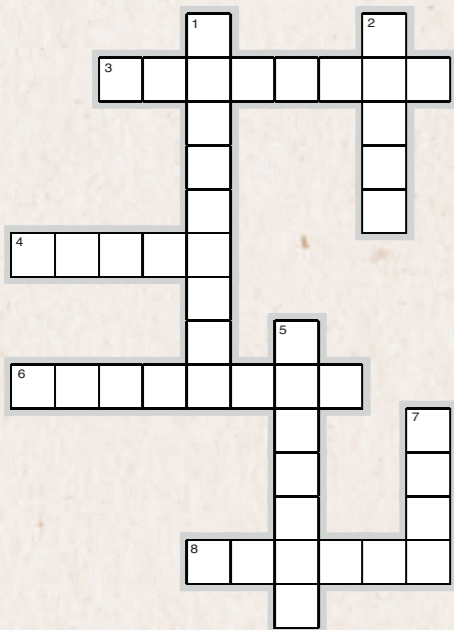

CROSSWORD CONTEST

Enter to win up to $56 in Lottery coupons.

Complete the crossword puzzle below, then mail* this entire page to Nebraska Lottery Times, P.O. Box 94878, Lincoln, NE 68509-4878.

At noon on the drawing day (August 3) we will draw 25 entries. For each word/phrase identified, those entries will receive one (1) coupon for a free $1 Scratch ticket and one coupon for a $1 free play of

each of the six Lotto games. That's the equivalent of $7 worth of free tickets for each word/phrase identified – maximum total prize value $56.

* ONLY ENTRIES SUBMITTED THROUGH THE MAIL WILL BE ELIGIBLE. ENTRIES ARE NOT OPENED BEFORE DRAWINGS AND SHOULD BE IN SEPARATE ENVELOPES. PLEASE DO NOT SEND ENTRIES WITH ANY OTHER CORRESPONDENCE.