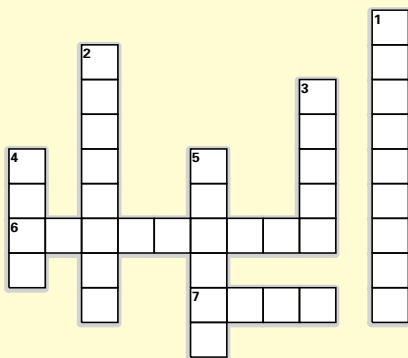

Lottery Highlights

Check 'em out coming your way soon!

The Big \$10 Super Ticket
 (\$10)
 Game Number: 1016
 Top Prize: \$100,000
 Overall odds: 1:3.16
 Free ticket: Yes

Truck\$ & Buck\$
 (\$2)
 Game Number: 1015
 Top Prize: Truck
 Overall odds: 1:3.09
 Free ticket: No

Blackjack
 (\$1)
 Game Number: 1003
 Top Prize: \$2,100
 Overall odds: 1:4.16
 Free ticket: No

Loyal Readers Contest

Across

- The earliest known lyrics to the 12 Days of _____ song were published in 1780.
- Nebraska joined the multi-state _____ Millions Lotto game on March 20, 2010.